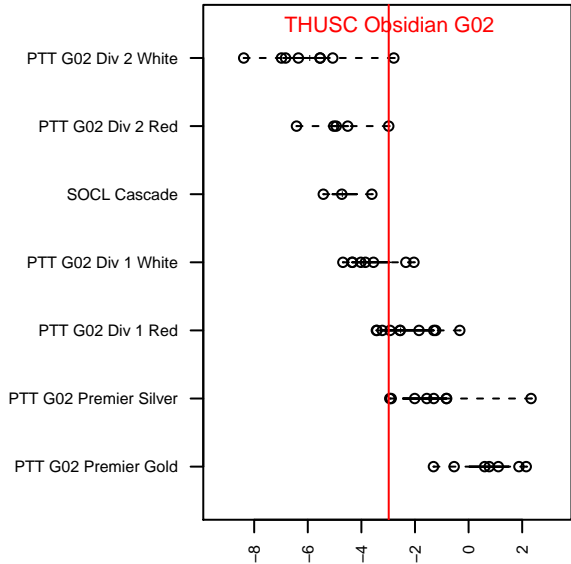

# THUSC Obsidian G02

Tualatin Hills United SC  
 Tualatin Hills, OR  
 G02 total strength=824  
 attack=0.96 defense=1.24  
 fall league = PTT G02 Div 2 Red  
 spr league = Spr OYS G02 Div 1 Blue

alt names used:  
 THUSC Obsidian  
 THUSC Obsidian  
 THUSC United Obsidian  
 TUALATIN HILLS UNITED SC OBSIDIAN (OR)  
 THUSC United Obsidian  
 THUSC United Obsidian

Venues played:  
 2015 Clash At the Border Bronze/Copper U13  
 2015 Beaverton Cup GU13 Bronze  
 2015 Bend Premier Cup U13G BRONZE U13  
 2015 PTT G02 Division 2 Red  
 2015 OYS Presidents Cup G02  
 2015 Spr OYS G02 Division 1 Blue

**attack and defense variance (black dot)  
relative to other teams  
and top 10 in region**

**attack and defense rating  
relative to others at age  
and all opponents in last 13 months**

**Performance relative to 13 month average**